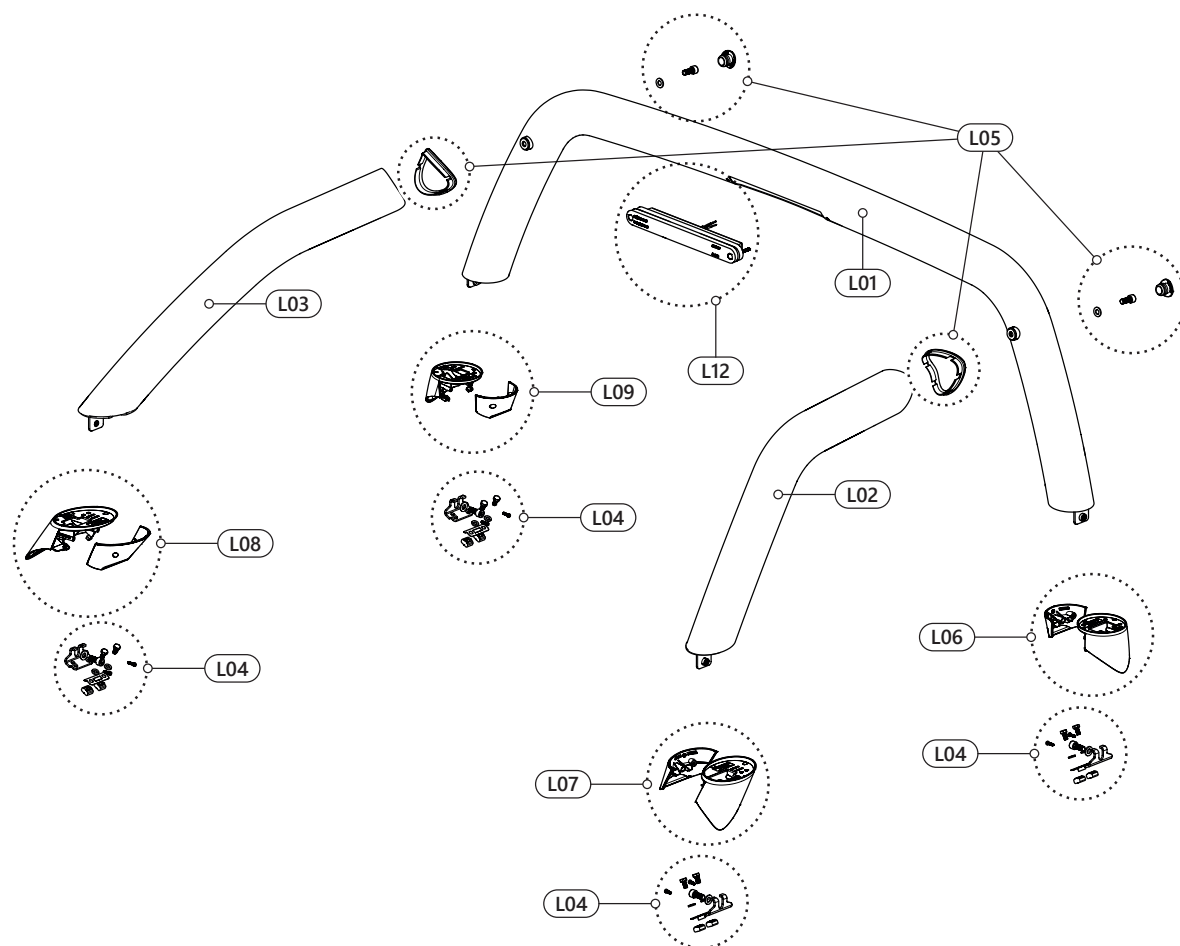

Mountain Top® Sport Bar

Spare parts

Mountain Top®
INDUSTRIES APS

4 x L04 + L05 — L11