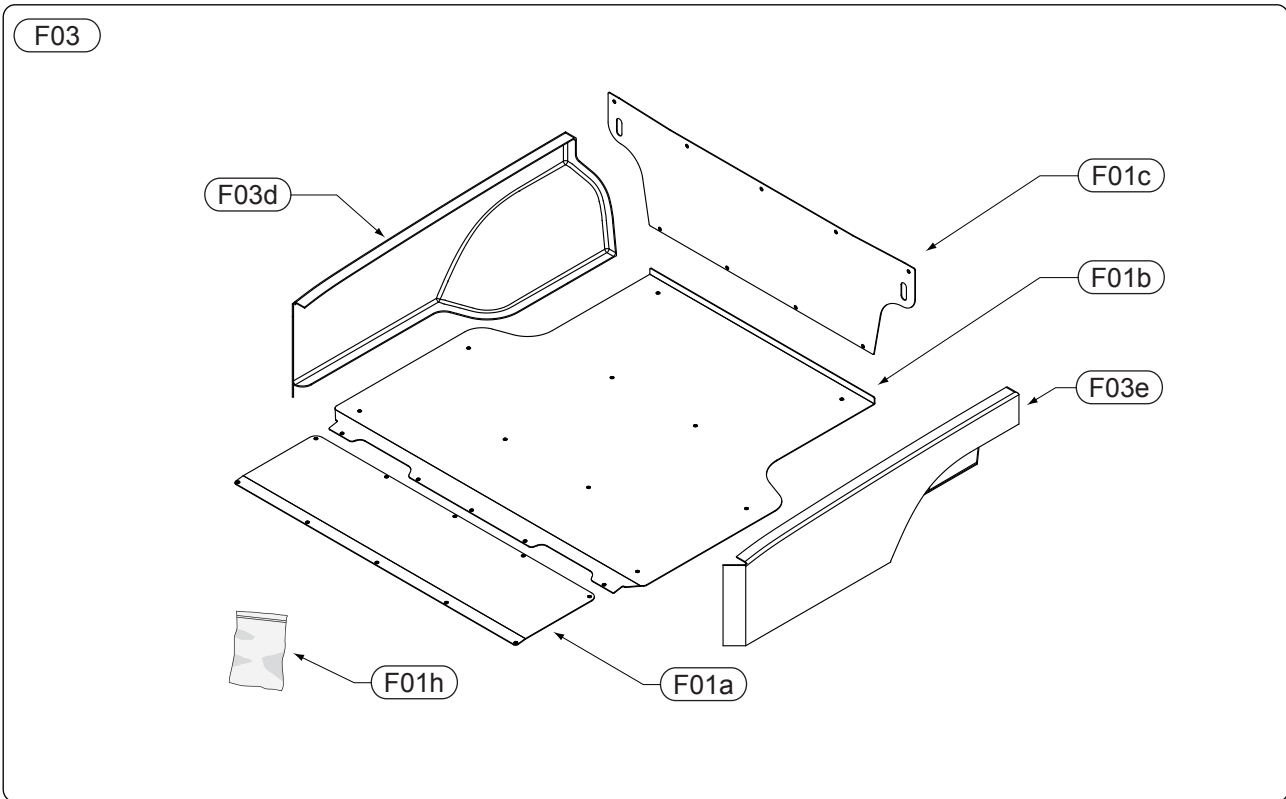

Exploded view of Mountain Top Aluliner

MTI-number 882 250	Issue 01	Date 21/01/2009	Aluliner Spare parts	Pagezz 2vz/3
Pedersholmparken 10	3600 Frederikssund	Denmark	ph: +45 4810 2950	Fax +45 4810 2960
			www.mountaintop.dk	