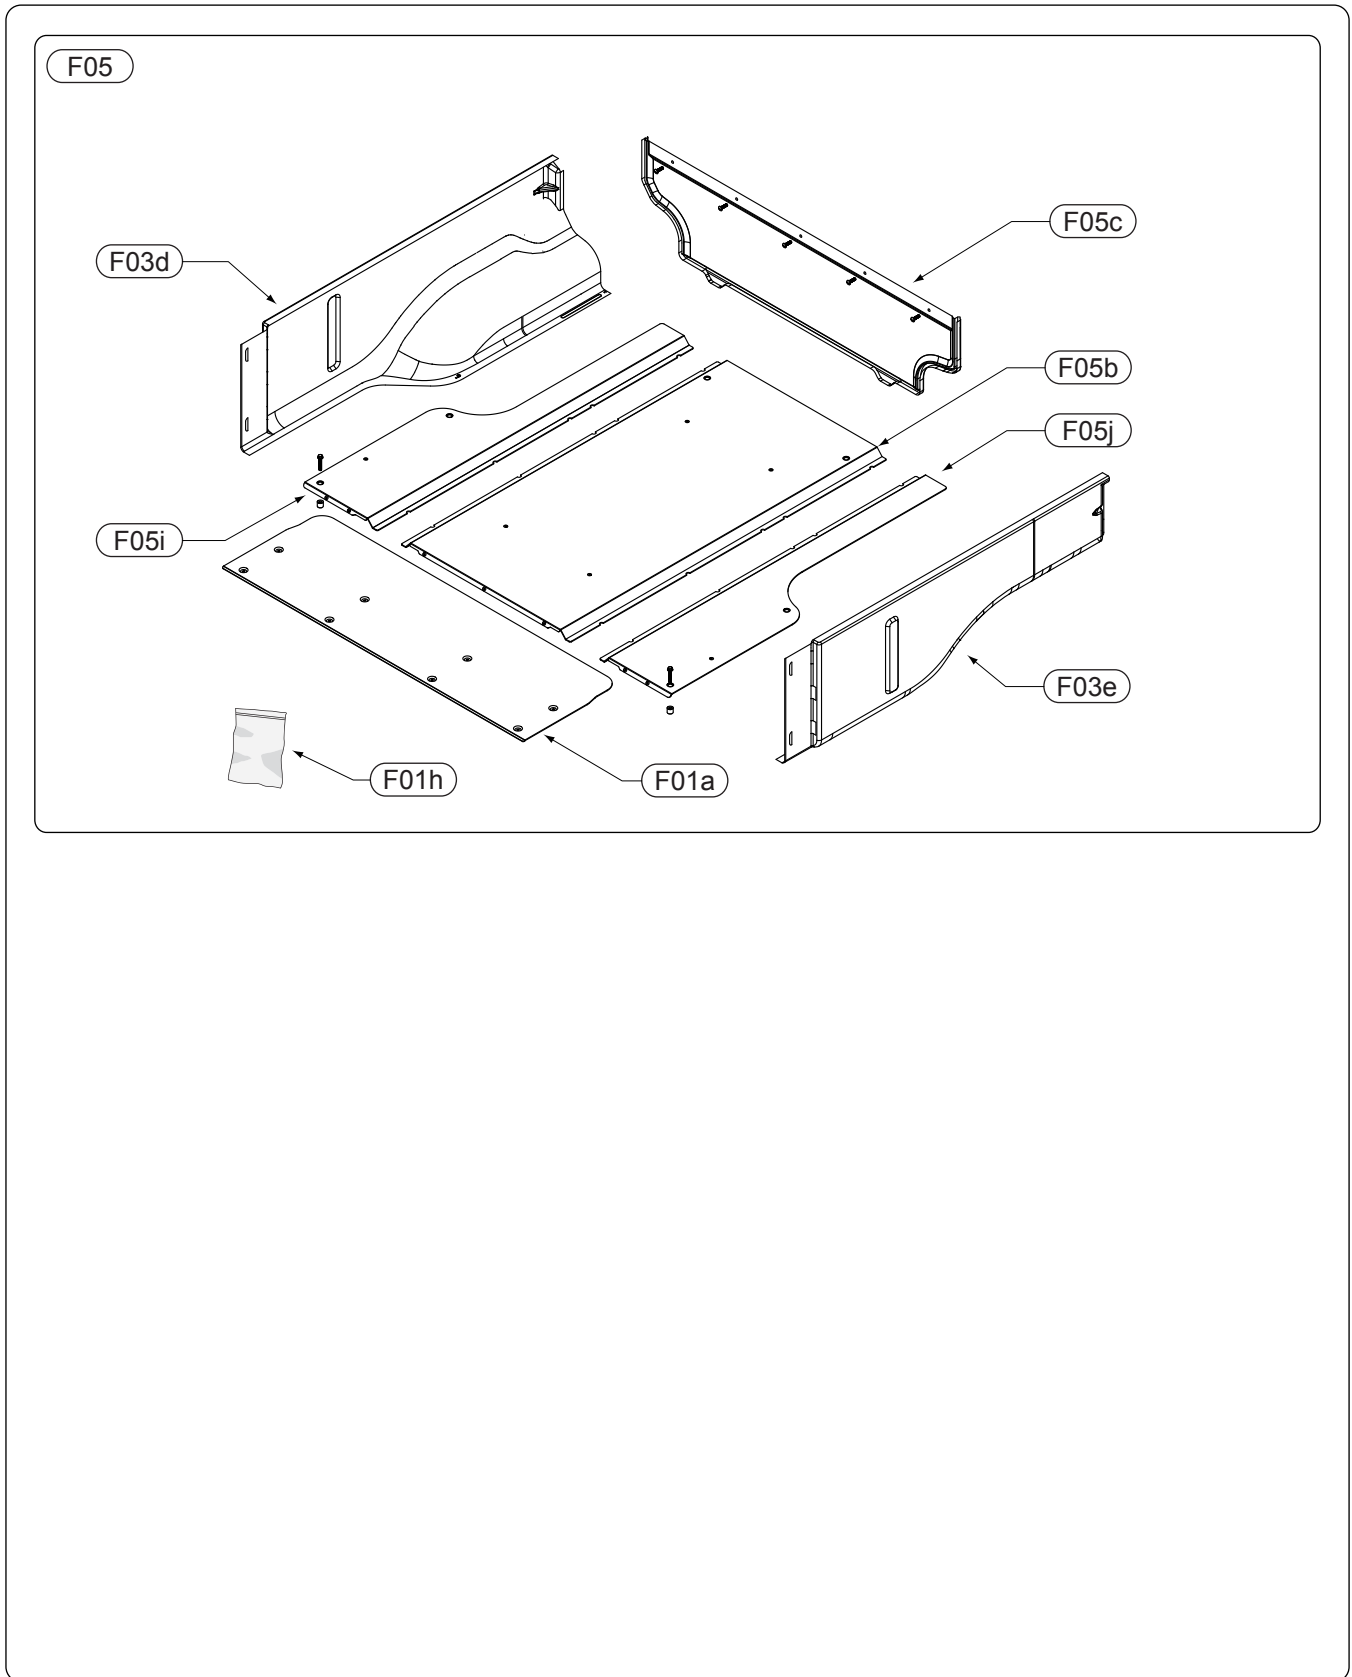

Exploded view of Mountain Top Aluliner

MTI-number 882 250	Issue 01	Date 21/01/2009	Aluliner Spare parts	Page 3/3
Pedersholmparken 10	3600 Frederikssund	Denmark	ph: +45 4810 2950 Fax +45 4810 2960	www.mountaintop.dk