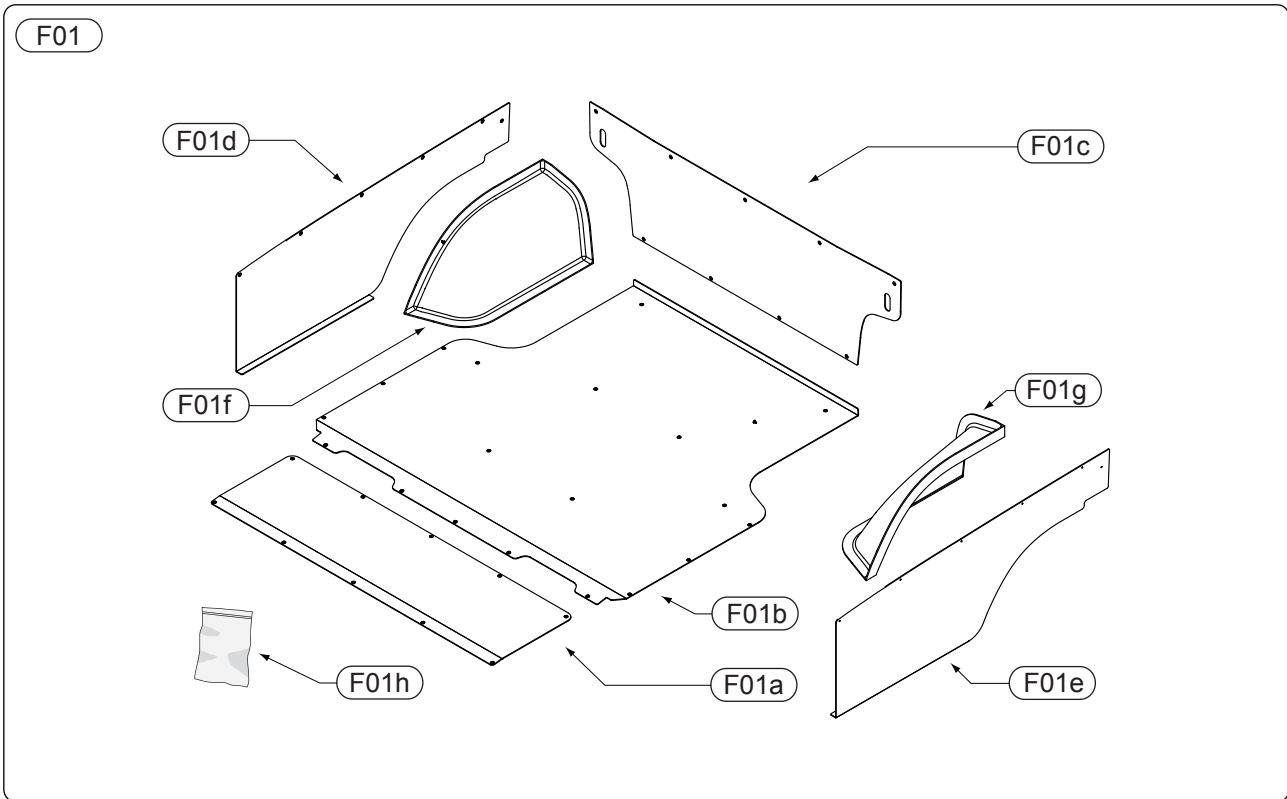

Exploded view of Mountain Top Aluliner

MTI-number 882 250	Issue 01	Date 21/01/2009	Aluliner Spare parts	Page 1/3
Pedersholmparken 10	3600 Frederikssund	Denmark	ph: +45 4810 2950	Fax +45 4810 2960
			www.mountaintop.dk	