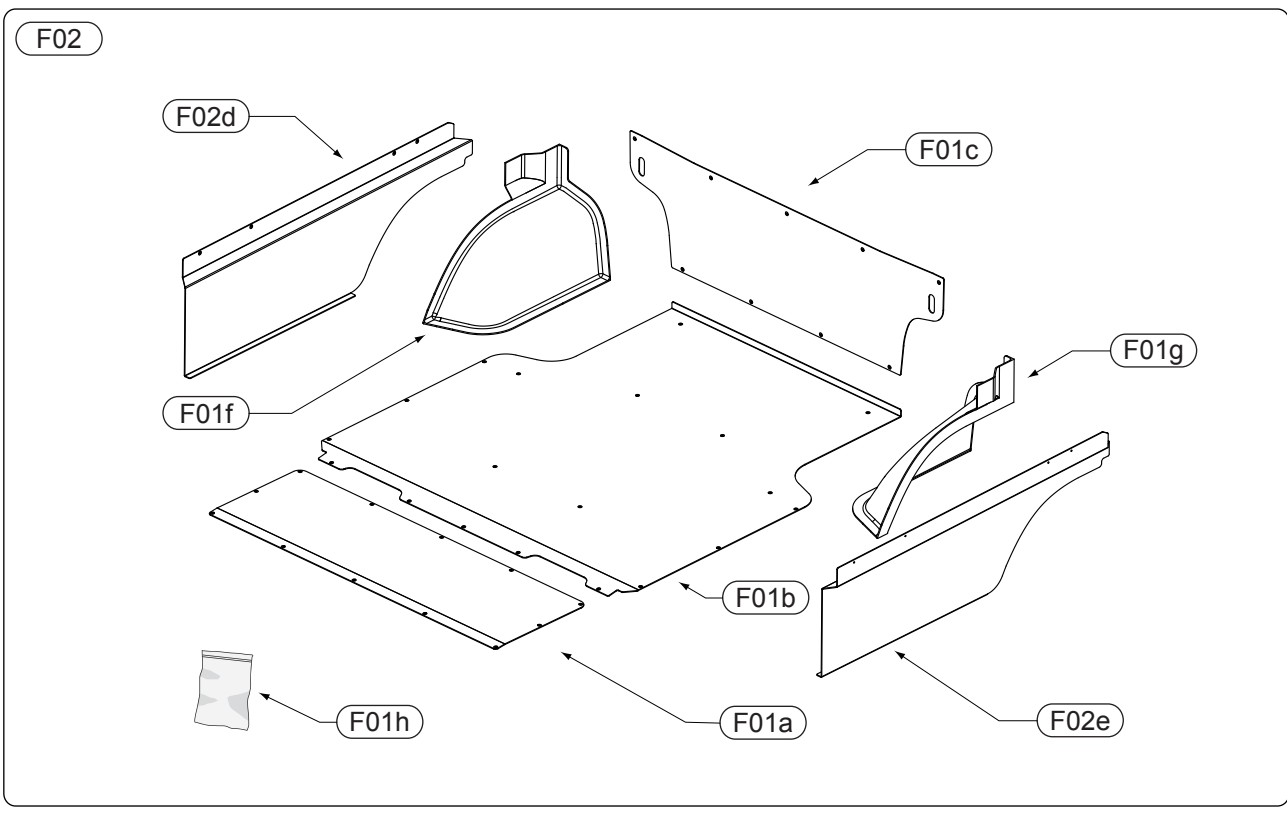

Exploded view of Mountain Top Aluliner

MTI-number 882 250	Issue 01	Date 21/01/2009	Aluliner Spare parts	Page 1/3
Pedersholmparken 10	3600 Frederikssund	Denmark	ph: +45 4810 2950	Fax +45 4810 2960
			www.mountaintop.dk