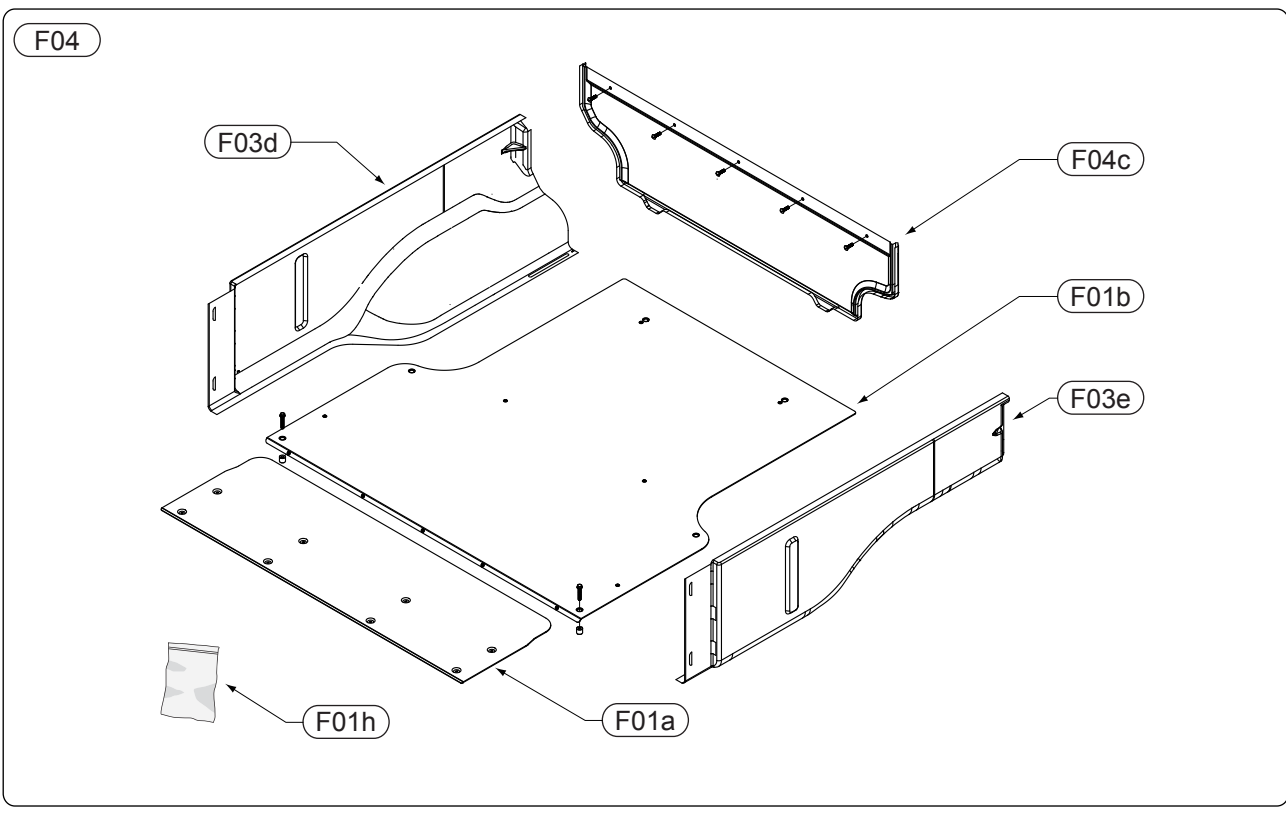

Exploded view of Mountain Top Aluliner

MTI-number 882 250	Issue 01	Date 21/01/2009	Aluliner Spare parts	Pagezz 2vz/3
Pedersholmparken 10	3600 Frederikssund	Denmark	ph: +45 4810 2950	Fax +45 4810 2960
			www.mountaintop.dk	